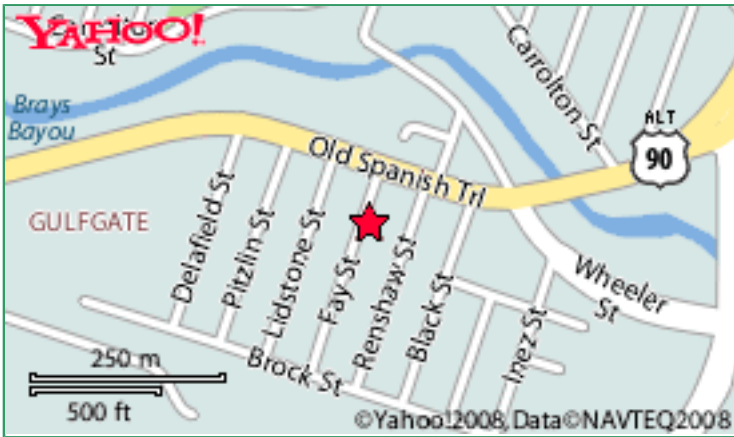

ConcretePumping

Contact Information

Atlas - Gulf Coast Inc

Address: 2835 Fay St, Houston, TX 77023

Phone: 713-641-4844

Website: www.concretepumpingequipment.info/atlas-gulf-coast-inc/1032/

E-Mail: N/A

Map