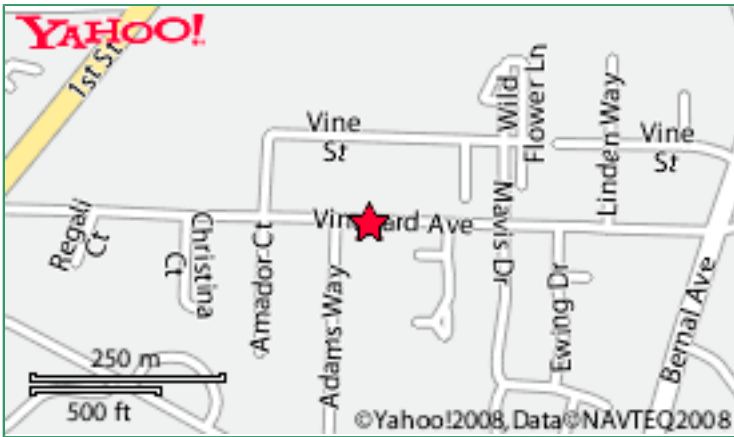

ConcretePumping

Contact Information

Rene's Pump

Address: 3819 Vineyard Ave, Pleasanton, CA 94566

Phone: 650-380-9353

Website: www.concretepumpingequipment.info/renes-pump/105/

E-Mail: N/A

Map