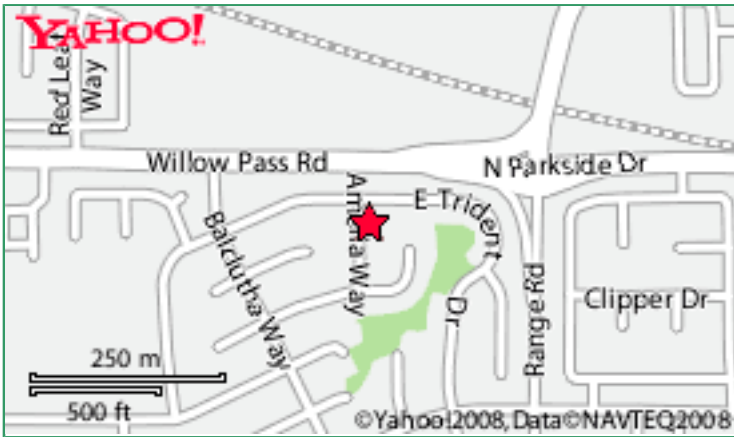

ConcretePumping

Contact Information

Latu Concrete

Address: 104 E Trident Dr, Pittsburg, CA 94565

Phone: 925-432-8579

Website: www.concretepumpingequipment.info/latu-concrete/130/

E-Mail: N/A

Map