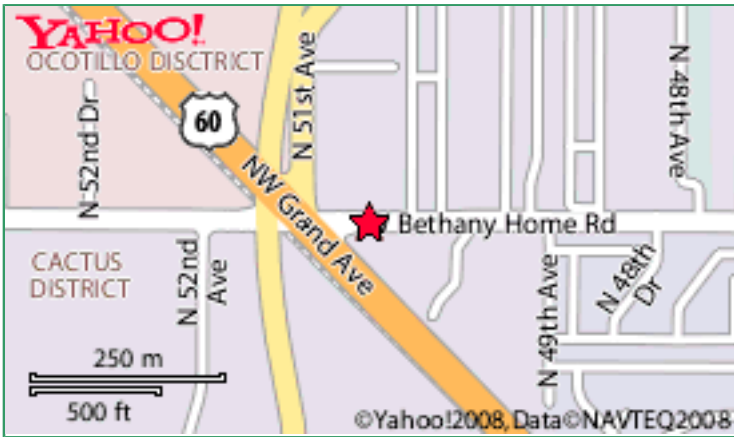

ConcretePumping

Contact Information

Bison Concrete

Address: 5070 W Bethany Home, Glendale, AZ 85301

Phone: 623-934-1133

Website: www.concretepumpingequipment.info/bison-concrete/43/

E-Mail: N/A

Map