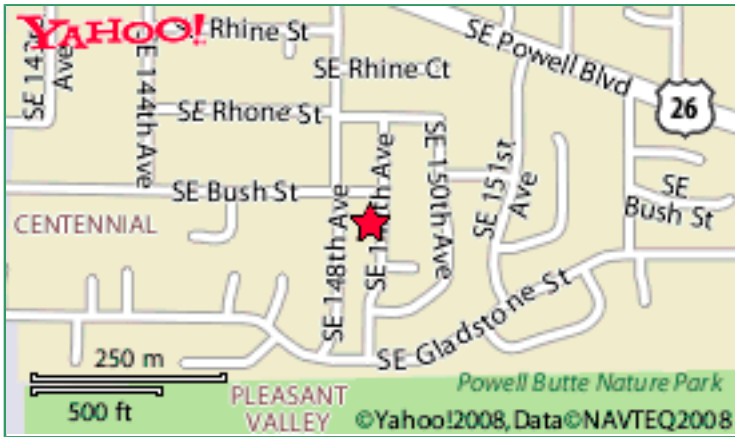

ConcretePumping

Contact Information

James Cross

Address: 3841 SE 149th Ave, Portland, OR 97236

Phone: 503-761-9021

Website: www.concretepumpingequipment.info/james-cross/872/

E-Mail: N/A

Map