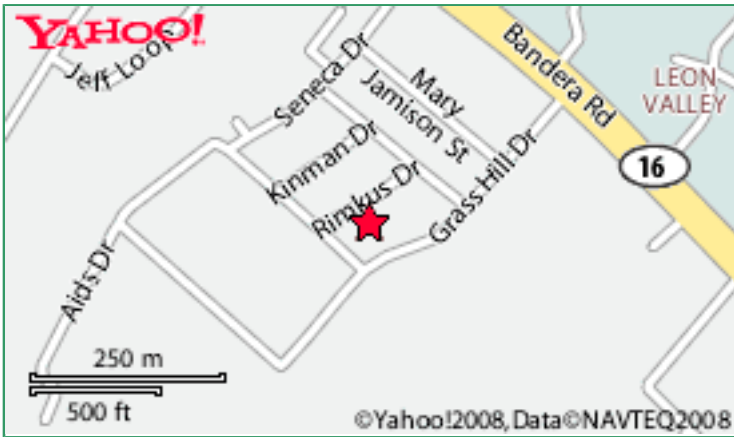

ConcretePumping

Contact Information

Cj House Leveling

Address: 5910 Rimkus Dr, San Antonio, TX 78238

Phone: 210-734-9865

Website: www.concretepumpingequipment.info/cj-house-leveling/986/

E-Mail: N/A

Map